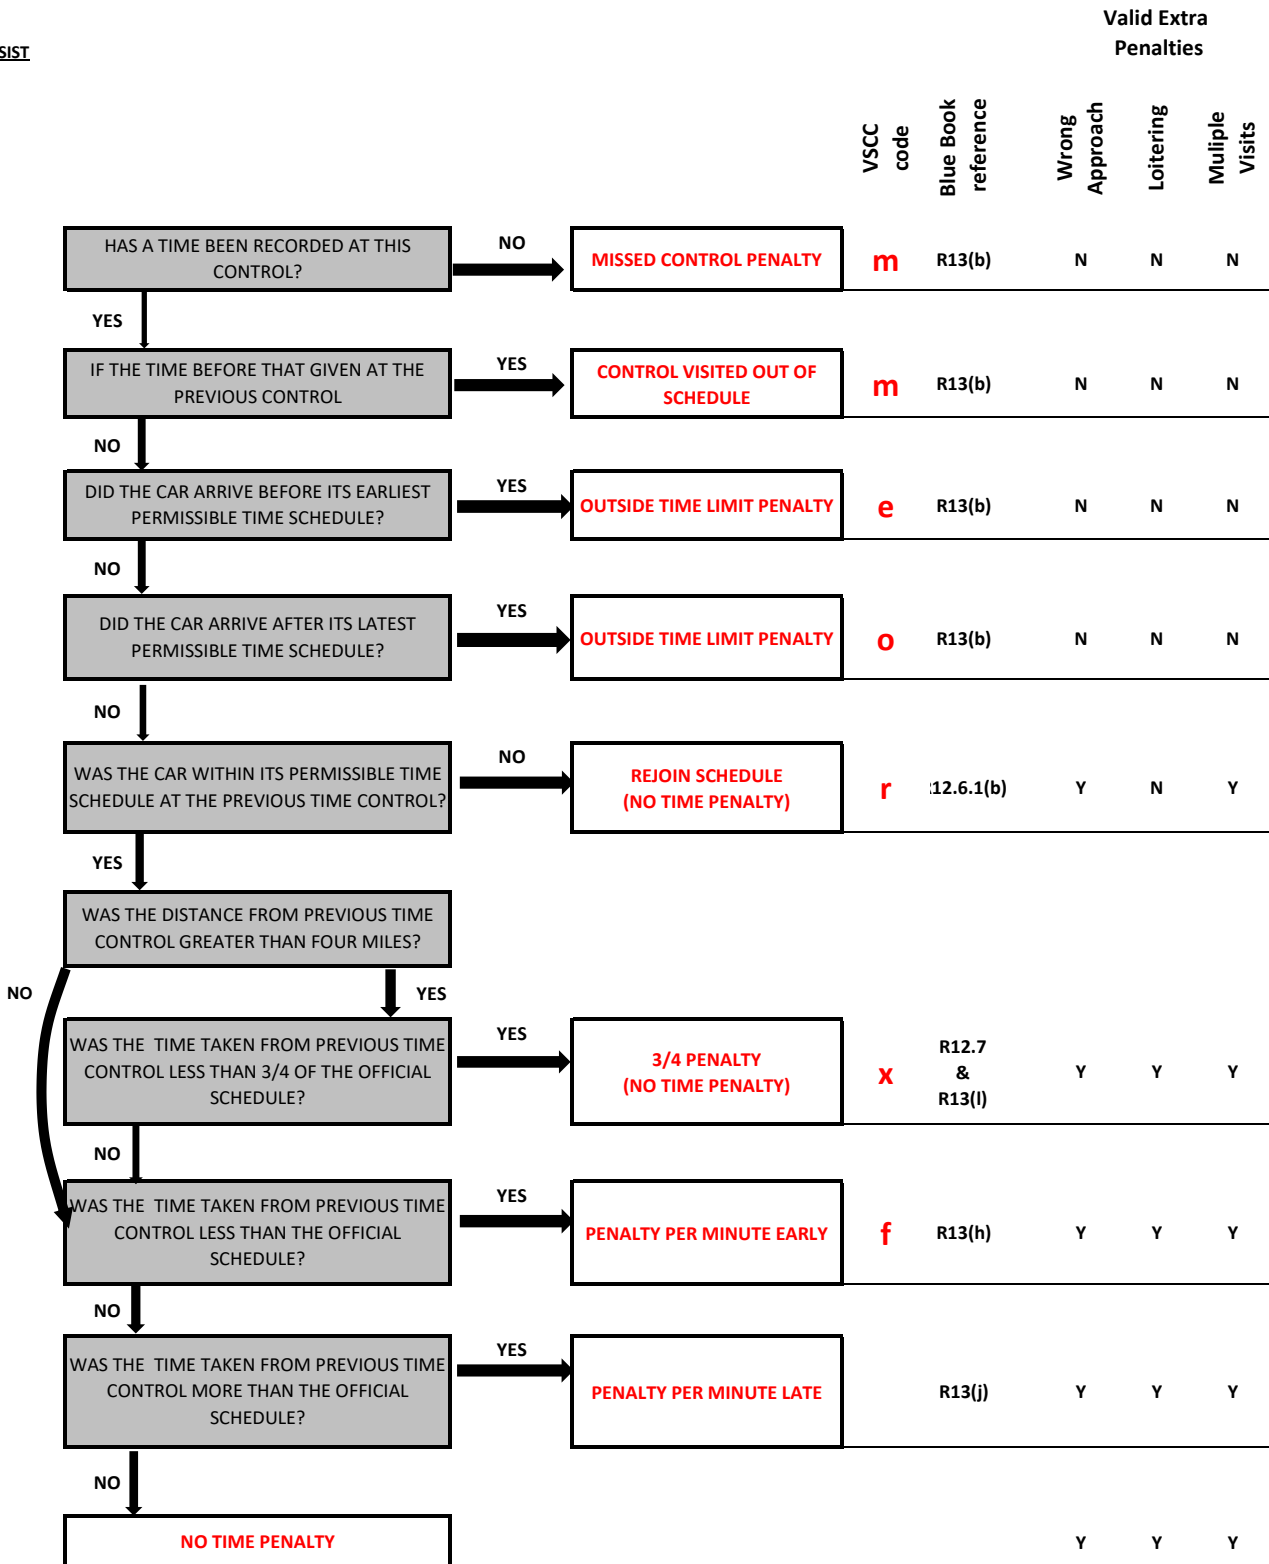

Penalties m = Missed control (45) x = Exceeded the 3/4 (45) w = Wrong direction (15) o = Outside Max lateness (30)

VSCC (MSA) Rules for Time Control Penalties on Schedules Time Rallies

ASSIST

Column Headings used on Results sheet
 Novice N = Eligible for Novice Award
 VSCC V = Navigator VSCC member
 Cfwd Total Marks Carried forward from previous parts
 Penalty (If Shown) Extra Penalties
 PsgCtls (If Used) Total Penalties for untimed passage controls
 RteBrds Total Penalties for Route Boards

m = Missed control
 e = too Early at control
 o = Outside max lateness
 r = Rejoin after missed control or break
 x = eXceeded the 3/4
 f = Faster than set time
 w = approach control from Wrong direction