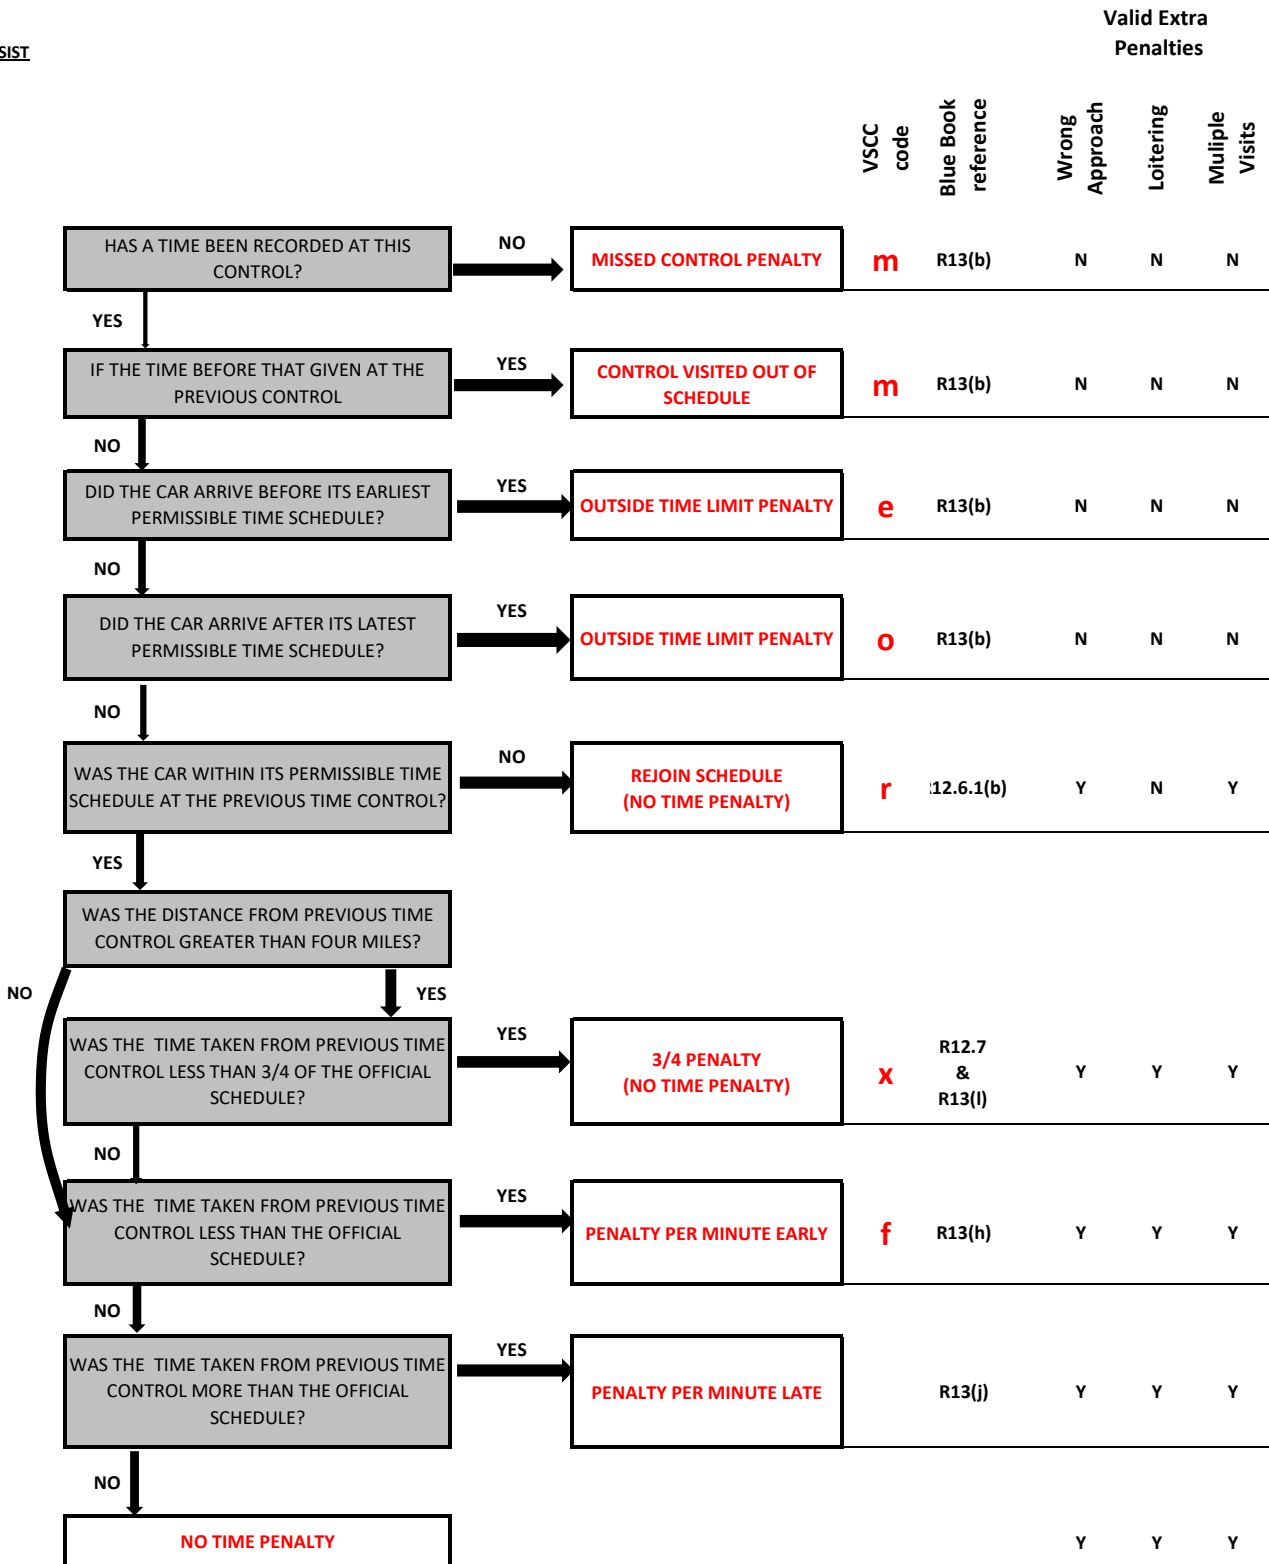

Penalties m = Missed control (45) x = Exceeded the 3/4 (45) w = Wrong direction (15) o = Outside Max lateness (45)

VSCC (MSA) Rules for Time Control Penalties on Schedules Time Rallies

ASSIST

Column Headings used on Results sheet
 Novice N = Eligible for Novice Award
 VSCC V = Navigator VSCC member
 Cfwd Total Marks Carried forward from previous parts
 Penalty (If Shown) Extra Penalties
 PsgCtls (If Used) Total Penalties for untimed passage controls
 RteBrds Total Penalties for Route Boards