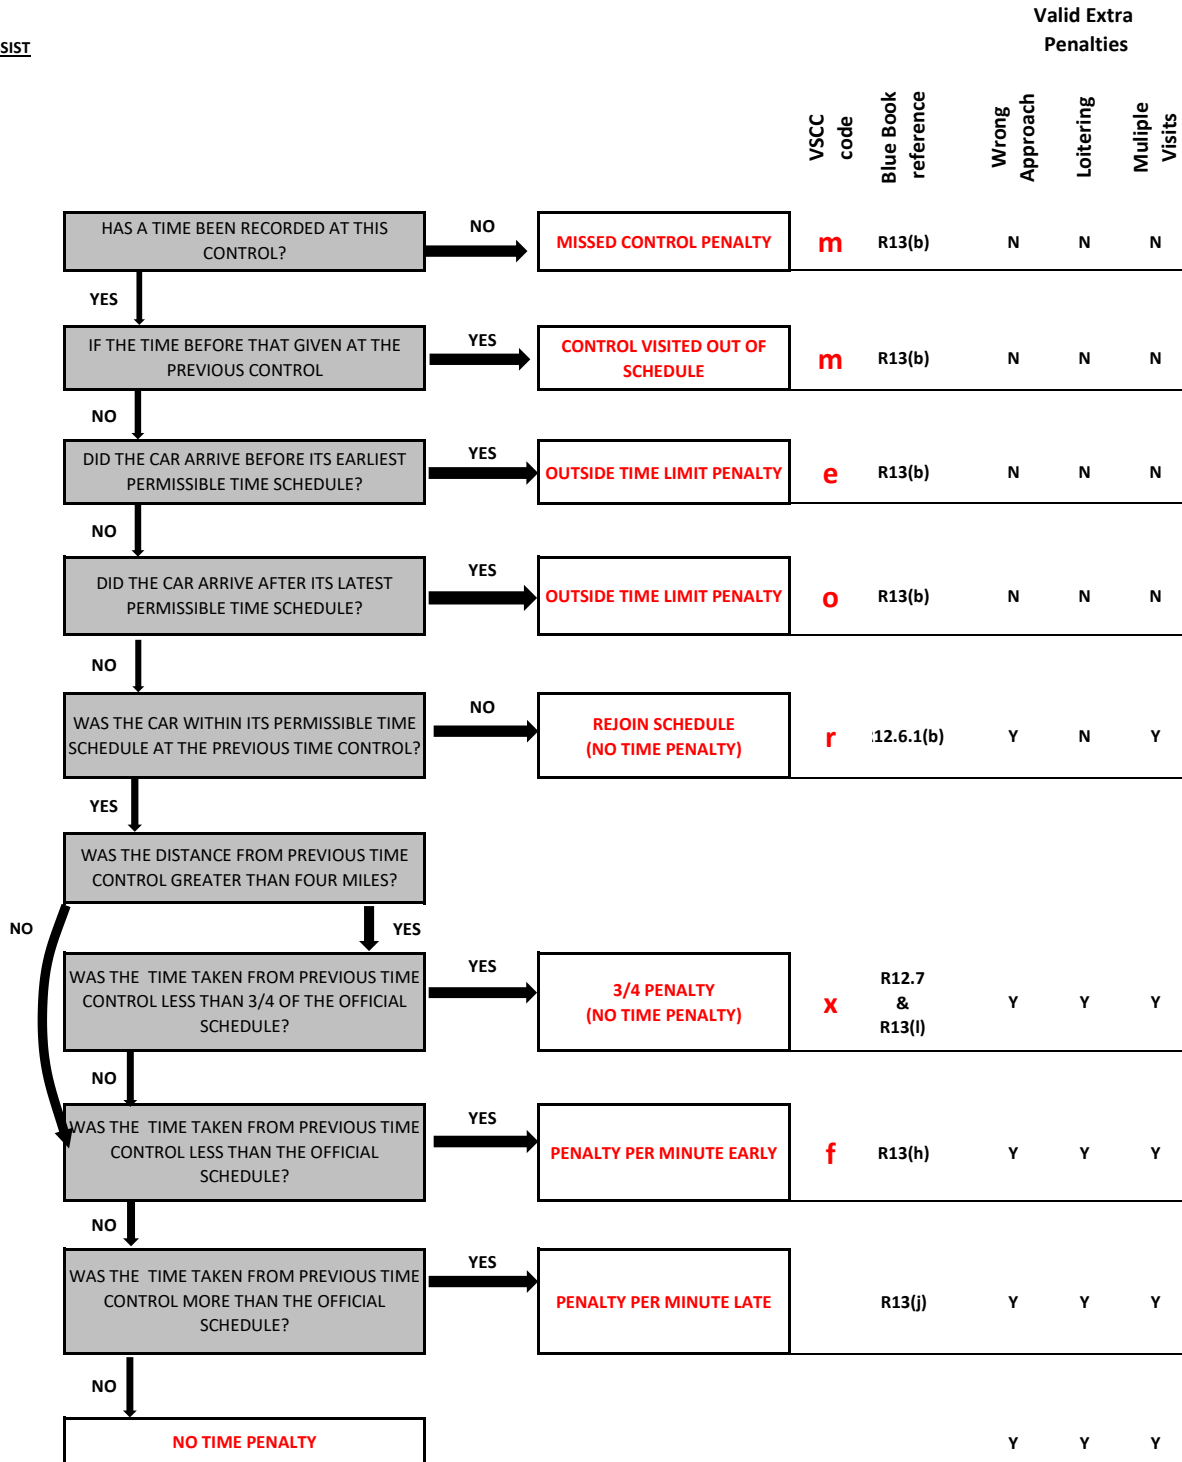

Penalties m = Missed control (30) x = Exceeded the 3/4 (30) w = Wrong direction (15) o = Outside Max lateness (30)

VSCC (MSA) Rules for Time Control Penalties on Schedules Time Rallies

ASSIST

Column Headings used on Results sheet
 Novice N = Eligible for Novice Award
 VSCC V = Navigator VSCC member
 Cfwd Total Marks Carried forward from previous parts
 Penalty (If Shown) Extra Penalties
 PsgCIts (If Used) Total Penalties for untimed passage controls
 RteBrds Total Penalties for Route Boards

m = Missed control
 e = too Early at control
 o = Outside max lateness
 r = Rejoin after missed control or break
 x = eXceeded the 3/4
 f = Faster than set time
 w = approach control from Wrong direction