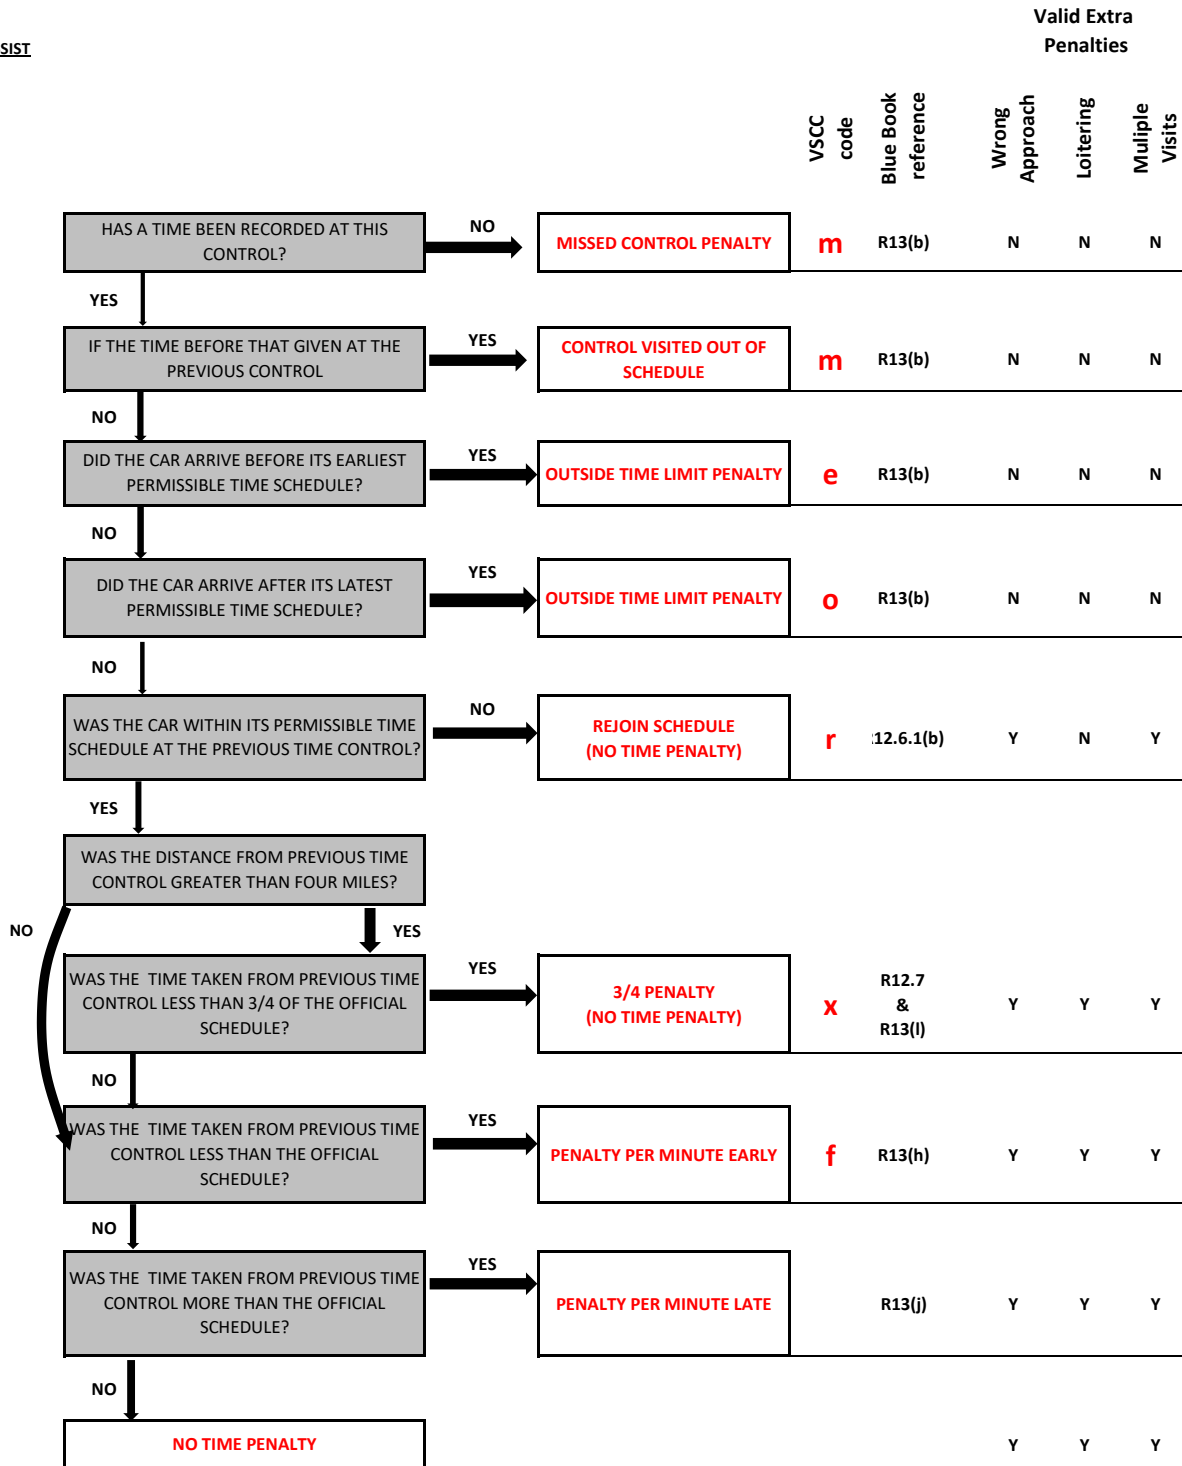

VSCC (MSA) Rules for Time Control Penalties on Schedules Time Rallies

ASSIST

Column Headings used on Results sheet
Novice N = Eligible for Novice Award
VSCC V = Navigator VSCC member
Cfwd Total Marks Carried forward from previous parts
Penalty (If Shown) Extra Penalties
PsgCIts (If Used) Total Penalties for untimed passage controls
RteBrds Total Penalties for Route Boards

m = Missed control
e = too Early at control
o = Outside max lateness
r = Rejoin after missed control or break
x = eXceeded the 3/4
f = Faster than set time
w = approach control from Wrong direction